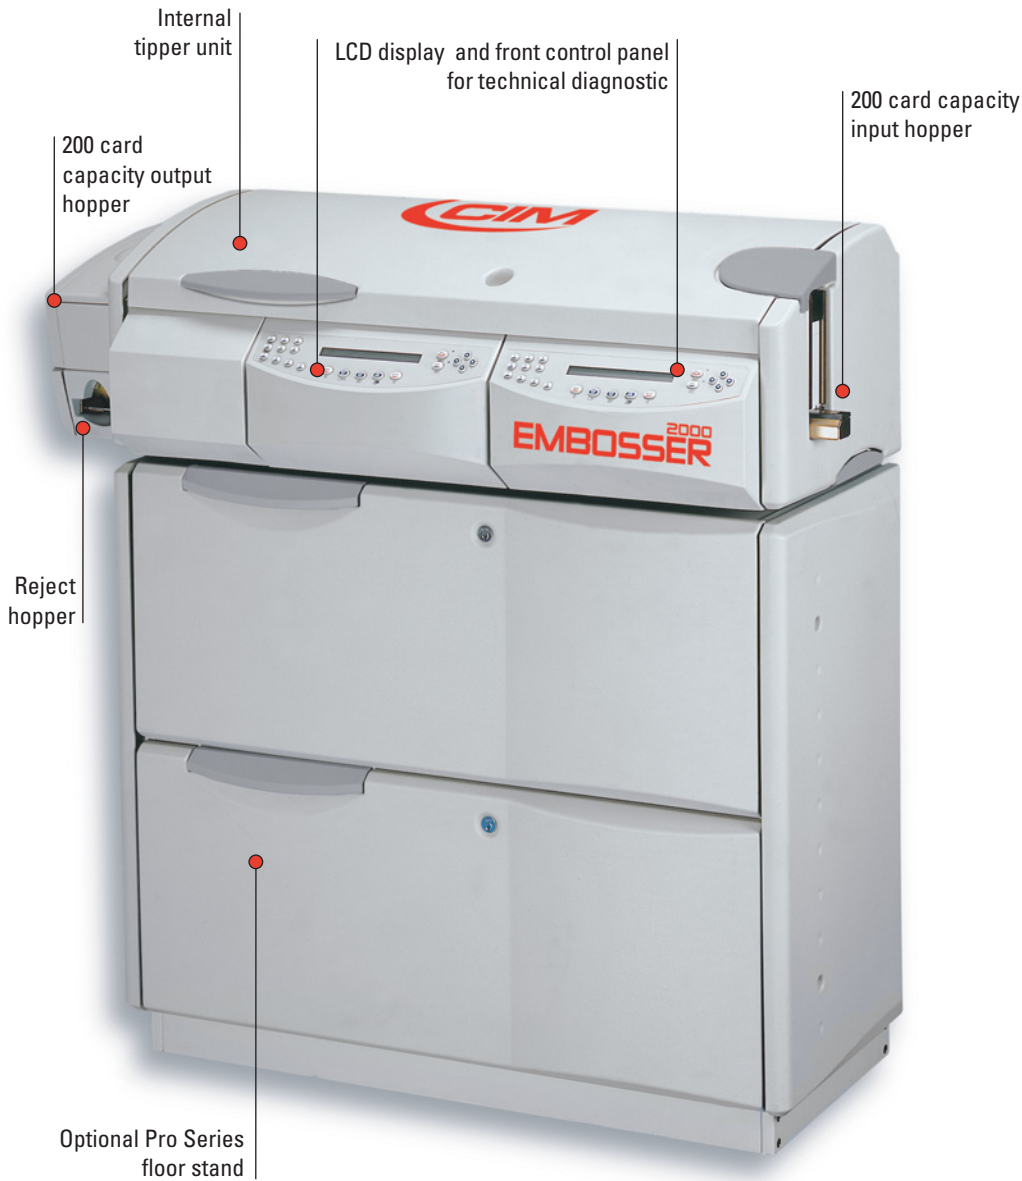

PRO SERIES

EMBOSSER 2000

FEATURES

standard

optional

USED BY

- BANKS/CREDIT INSTITUTIONS
- INSURANCE COMPANIES
- CASINOS
- CLUBS/ASSOCIATIONS
- GOVERNMENT OFFICES
- DEPARTMENT STORES
- SERVICE BUREAUS

IDEAL FOR

SOFTWARE

INCLUDED

HIGH SPEED CARD EMBOSsing

HEAVY DUTY PERFORMANCE

- 210 character capacity
- Dual infill for front and rear in one pass
- Magnetic Stripe encoding (JIS/ISO)
- Regular VISA + VISA Mini Card encoding
- Smart Card Contact and Contactless unit